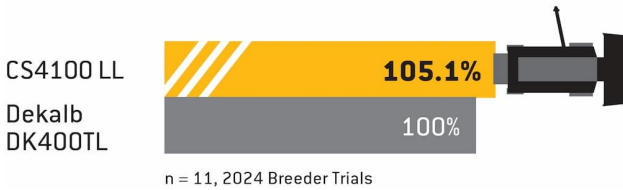

CS4100 LL*

LibertyLink Production System for Canola

High-yielding, LibertyLink® canola hybrid featuring PodProtect™ shatter tolerance for superior straight cut performance. Excellent disease resistance with multigenic blackleg and 1st and 2nd generation clubroot resistance.

- PodProtect™ shatter tolerance
- Mid-season hybrid suitable for all growing zones
- 1st and 2nd generation clubroot resistance with resistance to 3H, 3A, and 3D pathotypes
- R to blackleg – R-E2G

PERFORMANCE